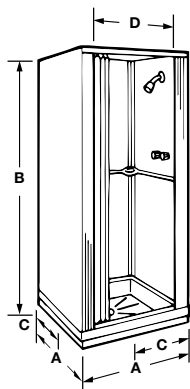

MUSTEE

Preferred by the "Pros"

70 DURASTALL® Shower Stall 32" x 32"

SEE PAGE 2 FOR A LIST OF ACCESSORIES!

Design features:

Standard DURASTALL® Model 70 components include...

- Slip-resistant floor with drain
- Shower valve and head
- Shower curtain and curtain rod
- Safety railing with molded-in soap dish and shampoo holder
- Mold and mildew-resistant components
- Knock-down construction makes portability extremely easy and is free-standing when assembled.
- Two styles of optional shower doors are available.
- Easy to assemble and install.
- Standard shower base:

Model 70 Standard Base

Standard bases include a PVC drain for direct connection to a 2" (Sch. 40) PVC DWV pipe.

Specifications

Model	Color	Size	Base	A	B	C	D	UPC
70	White	32" X 32"	Standard	32-5/8"	75-3/4"	16-5/16"	24"	6 71031 00202 0

General: Furnish and install as shown on plans, free-standing DURASTALL® Shower Stall Model 70 as manufactured by E.L. Mustee & Sons, Inc. Consists of three, white, high-gloss thermoplastic walls, molded top frame, rigid aluminum front supports, slip-resistant 32" x 32" base, one-piece wrap-around railing with built-in soap dish and container. Skid-resistant floor with drain assembly, shower valve and head, shower curtain and rod, plus assembly hardware. Placement of valve assembly to be determined by installer.

MUSTEE

Preferred by the "Pros"

70 DURASTALL® Shower Door

Design features:

- **Sturdy, rust-resistant. engineered aluminum frame with polished chrome finish**
- **May be hung to open to accommodate a left or right hand opening**
- **Continuous-pull handle with magnetic seal**
- **Easy to install and clean...all components are mold and mildew resistant.**
- **Door height is 64"**